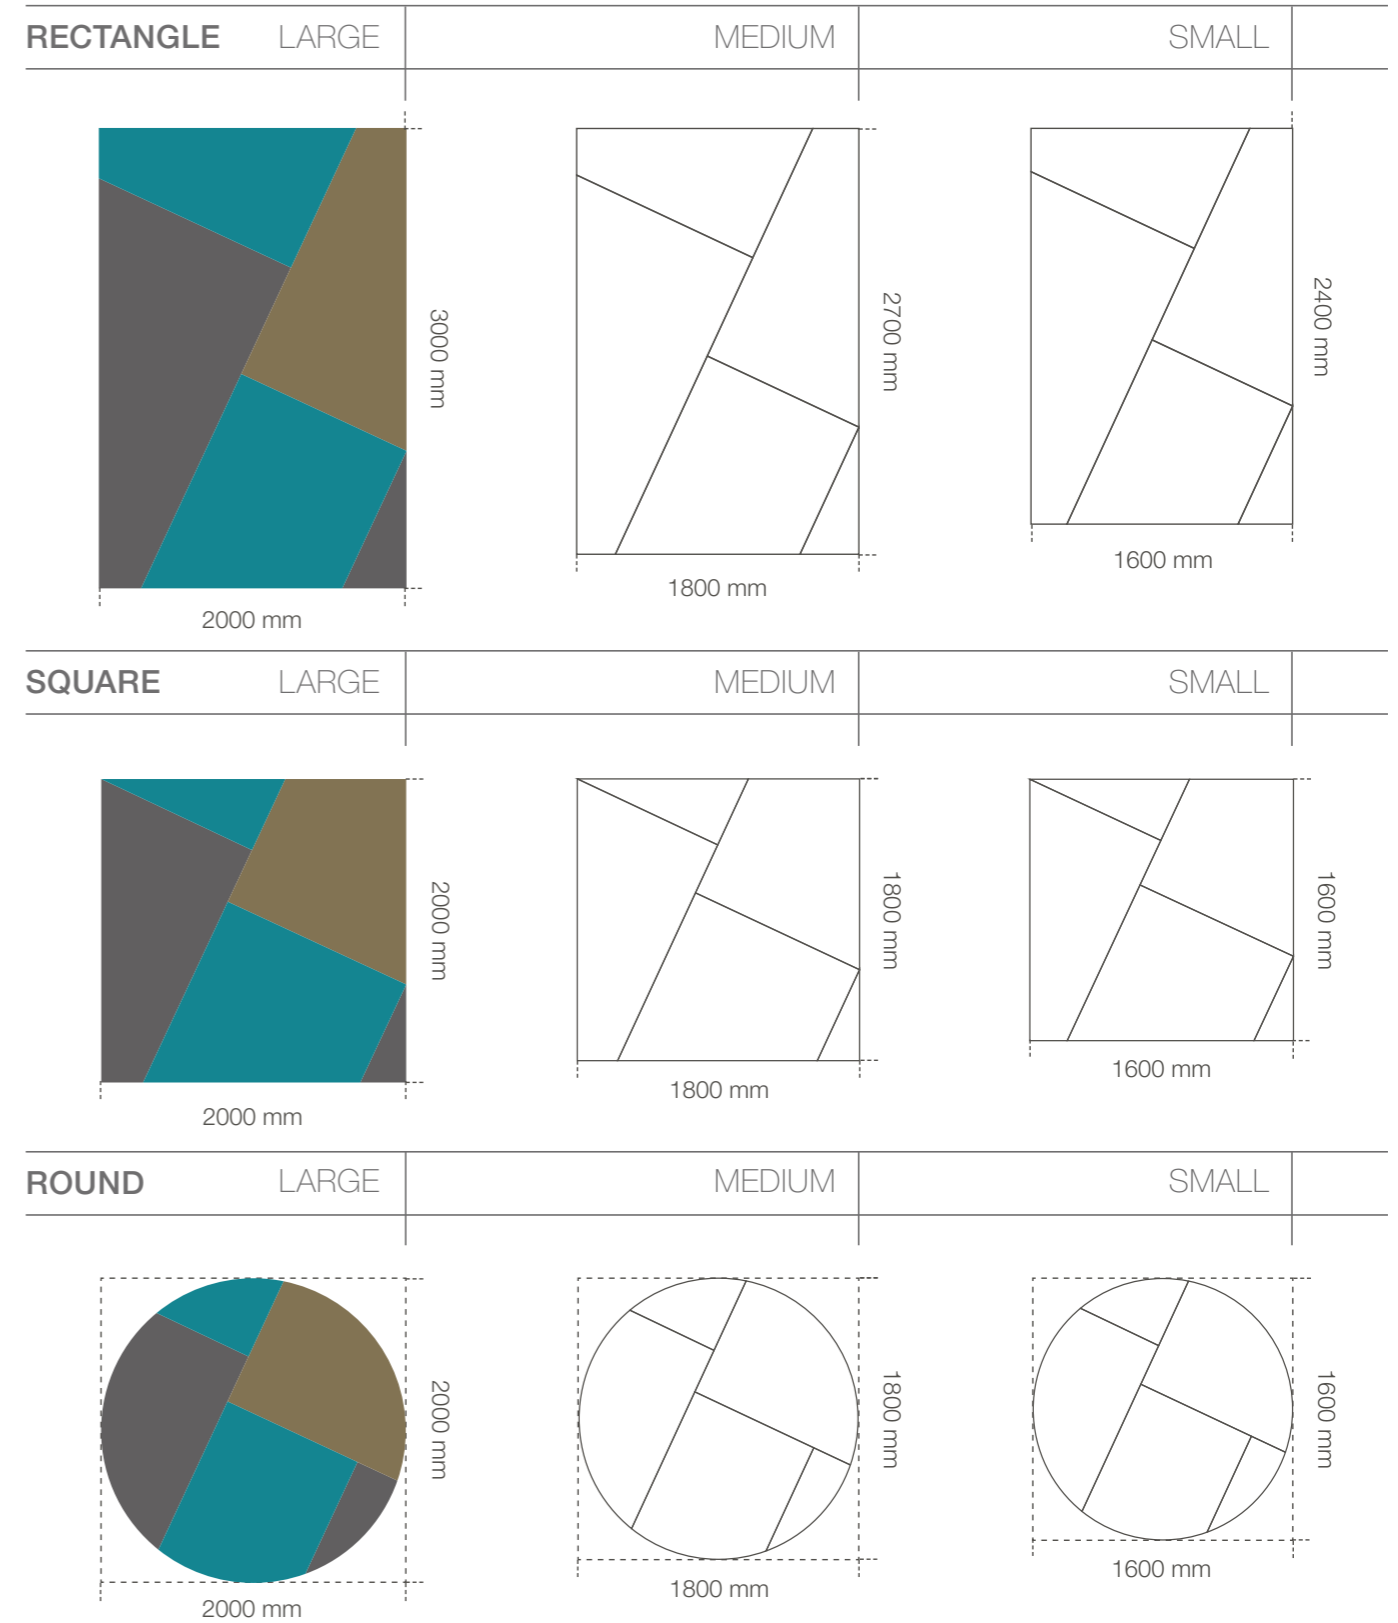

BLOCK 004

COLOURWAYS

FORMATS