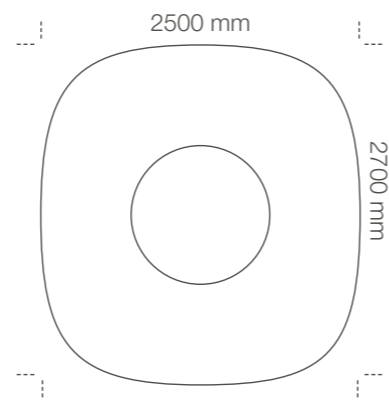

03

SIZE OPTIONS

COLOURWAY

KOLORBRIX
 DESIGNED BY MICHAEL PHILLIPS USING **tretford**
 Custom Rugs

SUPER'O

SIZE OPTIONS

LARGE

MEDIUM