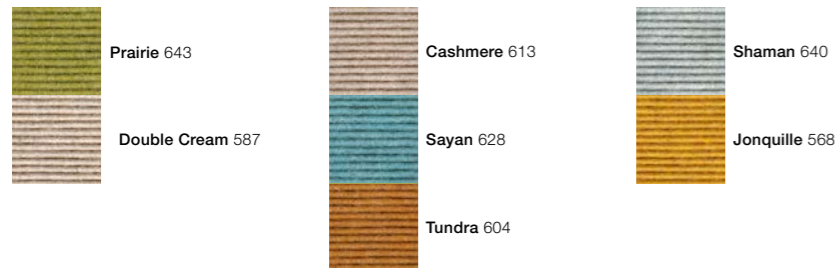

SMALL

DESIGNS

DESIGN

	01	02	03
	04	05	

COLOURWAYS

KOLORBRIX
 DESIGNED BY MICHAEL PHILLIPS USING **tretford**
 Custom Rugs

BROOMS

SIZE OPTIONS

LARGE

MEDIUM

SMALL

DESIGNS

DESIGN

01

02

03

COLOURWAYS

KOLORBRIX
 DESIGNED BY MICHAEL PHILLIPS USING **tretford**
 Custom Rugs

FISHBONE

SIZE OPTIONS

LARGE

MEDIUM

SMALL

DESIGNS

DESIGN

01

02

03

COLOURWAYS

Prairie 643

Cashmere 613

Shaman 640