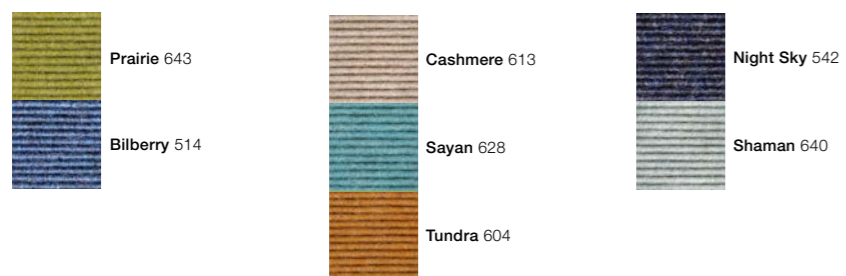

03

SIZE OPTIONS

COLOURWAY

KOLORBRIX
 DESIGNED BY MICHAEL PHILLIPS USING **tretford**
 Custom Rugs

SUPER'O

SIZE OPTIONS

LARGE

MEDIUM

SMALL

DESIGNS

DESIGN

	01	02	03
	04	05	

COLOURWAYS

KOLORBRIX
 DESIGNED BY MICHAEL PHILLIPS USING **tretford**
 Custom Rugs

BROOMS

SIZE OPTIONS