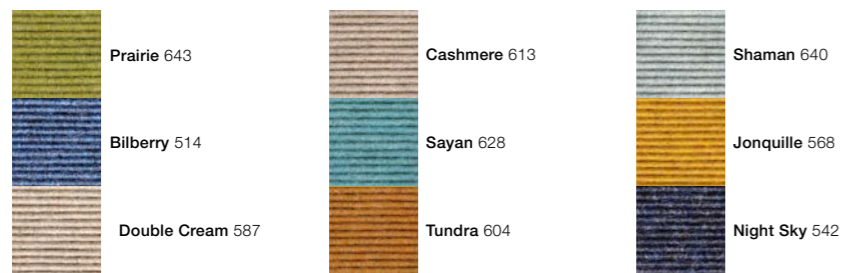

DESIGN

01

02

03

COLOURWAYS

Prairie 643

Cashmere 613

Shaman 640

Sayan 628

Double Cream 587

Tundra 604

KOLORBRIX

DESIGNED BY MICHAEL PHILLIPS USING **tretford** Custom Rugs

HEADLAND

SIZE OPTIONS

LARGE

MEDIUM

SMALL

DESIGNS

DESIGN

01

02

03

COLOURWAYS