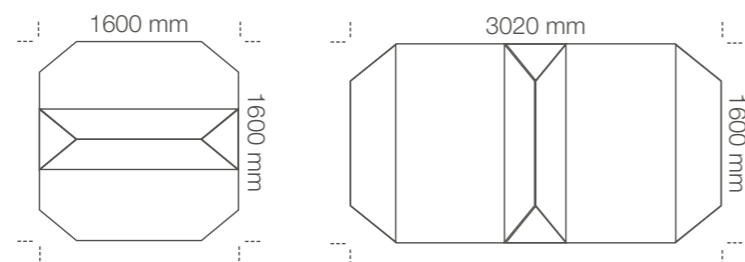

COLOURWAY

SIZE OPTIONS

KOLORBRIX
 DESIGNED BY MICHAEL PHILLIPS USING **tretford**
 Custom Rugs

SQUEEZEBOX

SIZE OPTIONS

LARGE

MEDIUM

SMALL