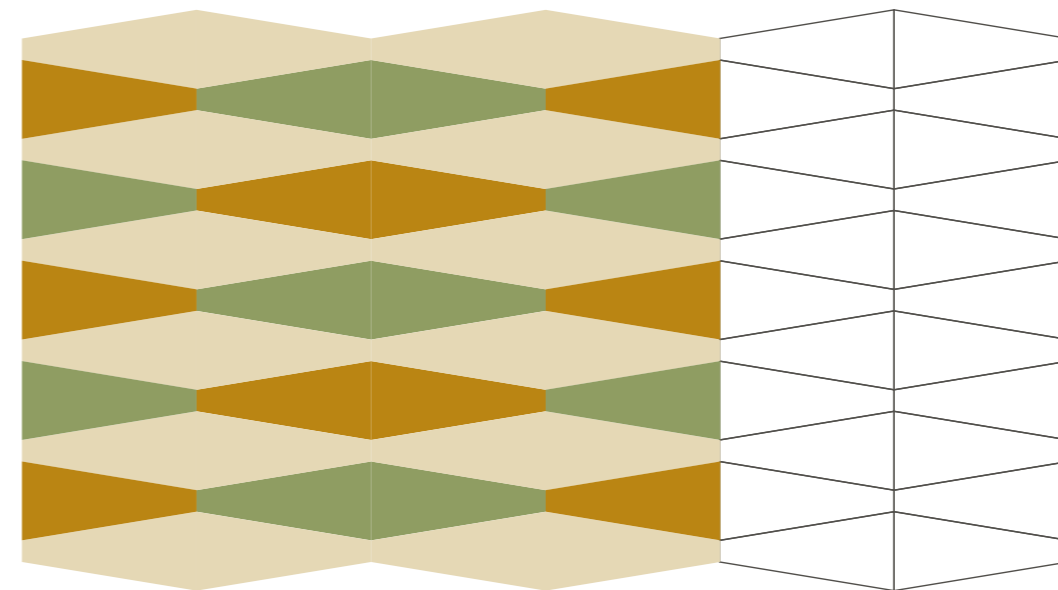

COLOURWAYS

KOLORBRIX
 DESIGNED BY MICHAEL PHILLIPS USING **tretford**
 Custom Rugs

FISHBONE

SIZE OPTIONS

LARGE

MEDIUM

SMALL

DESIGNS

DESIGN

01

02

03

COLOURWAYS

Prairie 643

Cashmere 613

Shaman 640