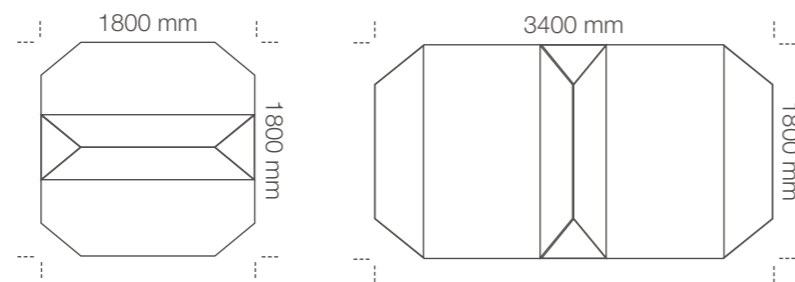

COLOURWAY

SIZE OPTIONS

KOLORBRIX
 DESIGNED BY MICHAEL PHILLIPS USING **tretford**
 Custom Rugs

SQUEEZEBOX

SIZE OPTIONS

LARGE

MEDIUM

SMALL