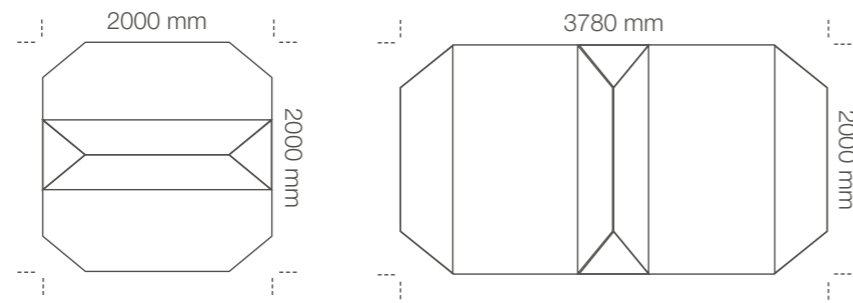

COLOURWAY

SIZE OPTIONS

KOLORBRIX
 DESIGNED BY MICHAEL PHILLIPS USING **tretford**
 Custom Rugs

SQUEEZEBOX

SIZE OPTIONS

LARGE

MEDIUM

SMALL