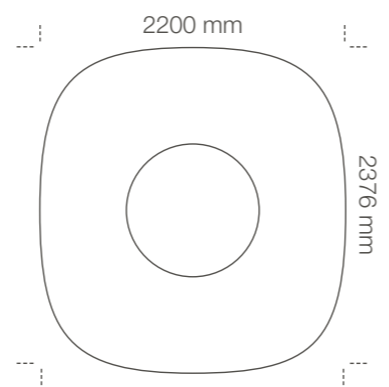

03

SIZE OPTIONS

COLOURWAY

KOLORBRIX
 DESIGNED BY MICHAEL PHILLIPS USING **tretford**
 Custom Rugs

SUPER'O

SIZE OPTIONS

LARGE

MEDIUM