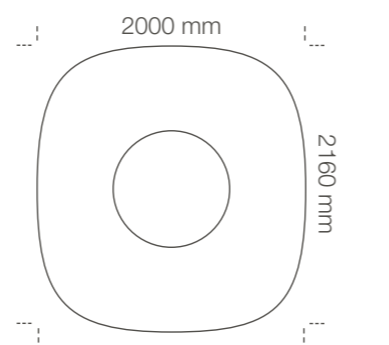

SMALL

DESIGNS

DESIGN

	01	02	03
	04	05